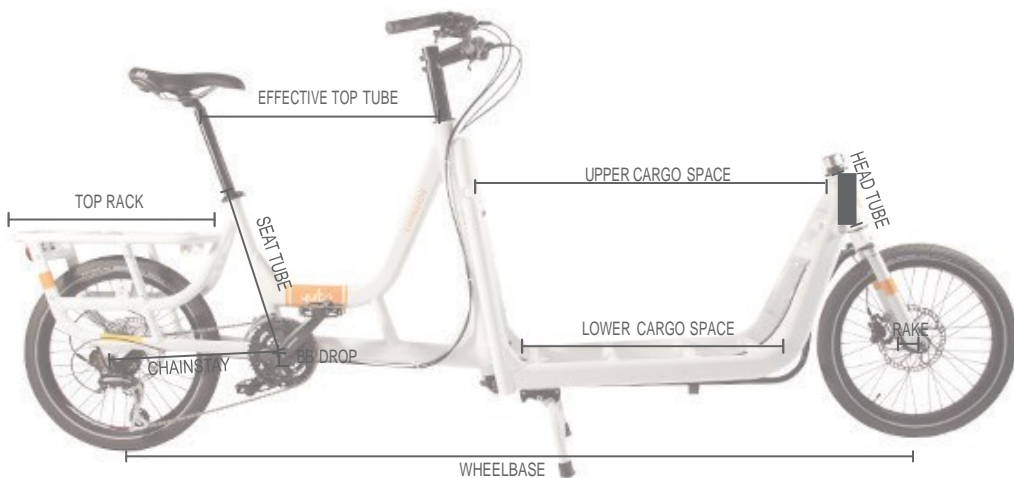

### Frame Geometry

#### Supermarché One Size

Top Tube	610mm
Seat Tube	420mm
Head Angle	69°
Seat Tube Angle	71°
Chainstay	425mm
Bottom Bracket Drop	-19mm
Head Tube	150mm
Fork Rake (Offset)	48mm
Wheelbase	2060mm
Top Rack	500mm
Upper Cargo Space	895mm
Lower Cargo Space	575mm
Color Options	<input type="checkbox"/>
Minimum Rider Height	4'9"
Maximum Rider Height	6'5"

#### COCKPIT

Headset	VP 1.5" Semi-integrated Threadless
Stem	Promax 1.5" Adjustable Stem 100mm
Handlebars	Intek 31.8mm Riser Handlebars
Grips	Yuba Ergo Grip w/Clamp
Saddle	Velo Comfort Saddle
Seatpost	30.9mm Aluminum 500mm